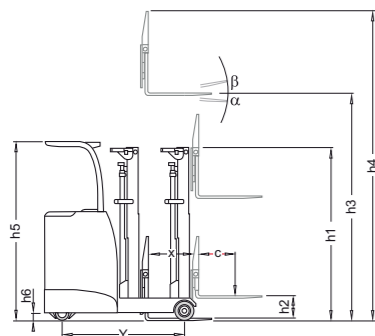

MR series 1.3-2.0t reach truck

1	Model		MR13	MR15	MR18	MR20	
2	Power		Battery	Battery	Battery	Battery	
3	Operation		Stand-on	Stand-on	Seated	Seated	
4	Rated Load Capacity		kg	1300	1500	1800	2000
5	Rated Lift Height (h3)		mm	3000	3000	3000	3000
6	Load Centre (c)		mm	500	500	500	500
7	Free Lift (h2)		mm	330	330	330	330
8	Reach Distance (x)		mm	720	600	550	650
9	Aisle width	1200x1200 pallet (AST1)	mm	2710	2910	2945	2960
10		1000x1000 pallet (AST2)	mm	2495	2690	2725	2750
11	Mast tilt angle	F/R (α/β)	deg	3/5	3/5	3/5	3/5
12	Fork	LxWxT	mm	1070x100x35	1070x122x35	1070x122x35	1070x122x40
13	Min. ground clearance (h6)		mm	80	80	80	80
14	Dimensions	Length	mm	2125	2340	2385	2400
15		Body length	mm	1055	1270	1315	1330
16		Width (b1)	mm	1045	1200	1255	1266
17		Minimum turning radius (Wa)	mm	1620	1725	1690	1775
18		Wheelbase (Y)	mm	1360	1470	1425	1500
19		Height of mast (lowered) (h1)	mm	2080	2090	2080	2080
20		Height of mast (extended) (h4)	mm	3927	3927	3927	3927
21	Height of OHG (h5)		mm	2210	2260	2100	2100
22	Max gradeability (laden)		%	>12	>12	>15	>15
23	Weight	Self	kg	2150	2670	2850	3000
24	Speeds	Travel (laden/unladen)	km/h	8.0/8.5	8.8/9.3	8.8/9.0	8.8/9.0
25		Lifting (laden)	mm/s	175	240	260	280
26	Electrics	Speed control system		Zapi AC	Zapi AC	Zapi AC	Zapi AC
27		Driving motor	kW	2.2	4.5	4.5	4.5
28		Lifting motor	kW	3.5	9.2	9.2	11
29		Battery (5h standard)	V/Ah	48/210	48/420	48/480	48/480
30	Tyres	Type		Polyurethane	Polyurethane	Polyurethane	Polyurethane
31		Front	mm	Ø250x70	Ø250x120	Ø285x108	Ø343x108
32		Rear	mm	Ø381x130	Ø381x130	Ø343x132	Ø343x132
33		Balancing	mm	Ø178x75	Ø178x75	-	-
34	Track width	Front	mm	975	1100	1110	1125
35		Rear	mm	490	580	-	-
36	Turning System			Hydraulic	Hydraulic	Hydraulic	Hydraulic
37	Service Brake			Electric	Electric	Hydraulic	Hydraulic

260113

MR series 1.3-2.0t reach truck mast