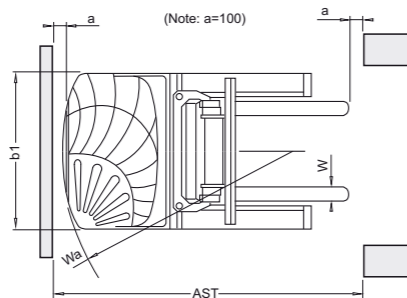

MR series 1.3-2.0t reach truck

1	Model		MR13	MR15	MR18	MR20	
2	Power		Battery	Battery	Battery	Battery	
3	Operation		Stand-on	Stand-on	Seated	Seated	
4	Rated Load Capacity		kg	1300	1500	1800	2000
5	Rated Lift Height (h3)		mm	3000	3000	3000	3000
6	Load Centre (c)		mm	500	500	500	500
7	Free Lift (h2)		mm	330	330	330	330
8	Reach Distance (x)		mm	720	600	550	650
9	Aisle width	1200x1200 pallet (AST1)	mm	2710	2910	2945	2960
10		1000x1000 pallet (AST2)	mm	2495	2690	2725	2750
11	Mast tilt angle	F/R (α/β)	deg	3/5	3/5	3/5	3/5
12	Fork	LxWxT	mm	1070x100x35	1070x122x35	1070x122x35	1070x122x40
13	Min. ground clearance (h6)		mm	80	80	80	80
14	Dimensions	Length	mm	2125	2340	2385	2400
15		Body length	mm	1055	1270	1315	1330
16		Width (b1)	mm	1045	1200	1255	1266
17		Minimum turning radius (Wa)	mm	1620	1725	1690	1775
18		Wheelbase (Y)	mm	1360	1470	1425	1500
19		Height of mast (lowered) (h1)	mm	2080	2090	2080	2080
20		Height of mast (extended) (h4)	mm	3927	3927	3927	3927
21	Height of OHG (h5)		mm	2210	2260	2100	2100
22	Max gradeability (laden)		%	>12	>12	>15	>15
23	Weight	Self	kg	2150	2670	2850	3000
24	Speeds	Travel (laden/unladen)	km/h	8.0/8.5	8.8/9.3	8.8/9.0	8.8/9.0
25		Lifting (laden)	mm/s	175	240	260	280
26	Electrics	Speed control system		Zapi AC	Zapi AC	Zapi AC	Zapi AC
27		Driving motor	kW	2.2	4.5	4.5	4.5
28		Lifting motor	kW	3.5	9.2	9.2	11
29		Battery (5h standard)	V/Ah	48/210	48/420	48/480	48/480
30	Tyres	Type		Polyurethane	Polyurethane	Polyurethane	Polyurethane
31		Front	mm	Ø250x70	Ø250x120	Ø285x108	Ø343x108
32		Rear	mm	Ø381x130	Ø381x130	Ø343x132	Ø343x132
33		Balancing	mm	Ø178x75	Ø178x75	-	-
34	Track width	Front	mm	975	1100	1110	1125
35		Rear	mm	490	580	-	-
36	Turning System			Hydraulic	Hydraulic	Hydraulic	Hydraulic
37	Service Brake			Electric	Electric	Hydraulic	Hydraulic

260113

MR series 1.3-2.0t reach truck mast