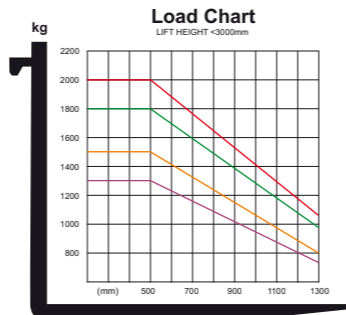

MR series 1.3-2.0t reach truck

1	Model		MR13	MR15	MR18	MR20	
2	Power		Battery	Battery	Battery	Battery	
3	Operation		Stand-on	Stand-on	Seated	Seated	
4	Rated Load Capacity		kg	1300	1500	1800	2000
5	Rated Lift Height (h3)		mm	3000	3000	3000	3000
6	Load Centre (c)		mm	500	500	500	500
7	Free Lift (h2)		mm	330	330	330	330
8	Reach Distance (x)		mm	720	600	550	650
9	Aisle width	1200x1200 pallet (AST1)	mm	2710	2910	2945	2960
10		1000x1000 pallet (AST2)	mm	2495	2690	2725	2750
11	Mast tilt angle	F/R (α/β)	deg	3/5	3/5	3/5	3/5
12	Fork	LxWxT	mm	1070x100x35	1070x122x35	1070x122x35	1070x122x40
13	Min. ground clearance (h6)		mm	80	80	80	80
14	Dimensions	Length	mm	2125	2340	2385	2400
15		Body length	mm	1055	1270	1315	1330
16		Width (b1)	mm	1045	1200	1255	1266
17		Minimum turning radius (Wa)	mm	1620	1725	1690	1775
18		Wheelbase (Y)	mm	1360	1470	1425	1500
19		Height of mast (lowered) (h1)	mm	2080	2090	2080	2080
20		Height of mast (extended) (h4)	mm	3927	3927	3927	3927
21	Height of OHG (h5)		mm	2210	2260	2100	2100
22	Max gradeability (laden)		%	>12	>12	>15	>15
23	Weight	Self	kg	2150	2670	2850	3000
24	Speeds	Travel (laden/unladen)	km/h	8.0/8.5	8.8/9.3	8.8/9.0	8.8/9.0
25		Lifting (laden)	mm/s	175	240	260	280
26	Electrics	Speed control system		Zapi AC	Zapi AC	Zapi AC	Zapi AC
27		Driving motor	kW	2.2	4.5	4.5	4.5
28		Lifting motor	kW	3.5	9.2	9.2	11
29		Battery (5h standard)	V/Ah	48/210	48/420	48/480	48/480
30	Tyres	Type		Polyurethane	Polyurethane	Polyurethane	Polyurethane
31		Front	mm	Ø250x70	Ø250x120	Ø285x108	Ø343x108
32		Rear	mm	Ø381x130	Ø381x130	Ø343x132	Ø343x132
33		Balancing	mm	Ø178x75	Ø178x75	-	-
34	Track width	Front	mm	975	1100	1110	1125
35		Rear	mm	490	580	-	-
36	Turning System			Hydraulic	Hydraulic	Hydraulic	Hydraulic
37	Service Brake			Electric	Electric	Hydraulic	Hydraulic

260113

MR series 1.3-2.0t reach truck mast